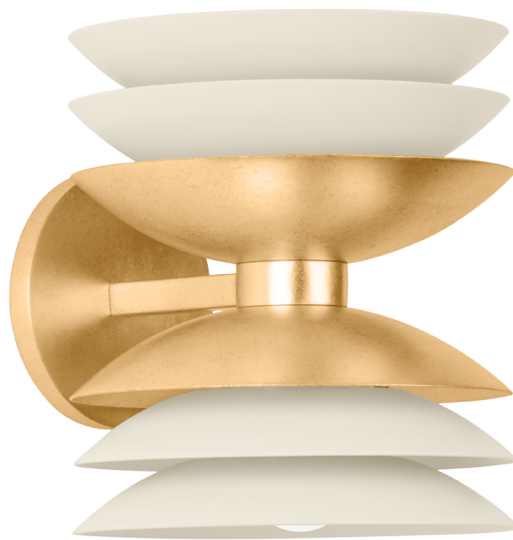

FINISHES

VINTAGE GOLD LEAF/SOFT SAND (VGL/SSD)

DIMENSIONS

Height: 8.75"

Width/Diameter: 7.75"

Length: "

Minimum Height: "

Maximum Height: "

Canopy/Backplate: 4.75"

Hanging Type:

Product Weight: 5.5lb

GLASS

Attachment:

Glass 1:

Glass 2:

LAMPING

Bulb 1

Bulb Included: No

Socket: E12 Candelabra Base

Bulb: G16.5 • 2 • 8 Watt Max

Voltage: 120 VAC

UL Rating: UL Damp

Gem Box: Not Required

SHIPPING