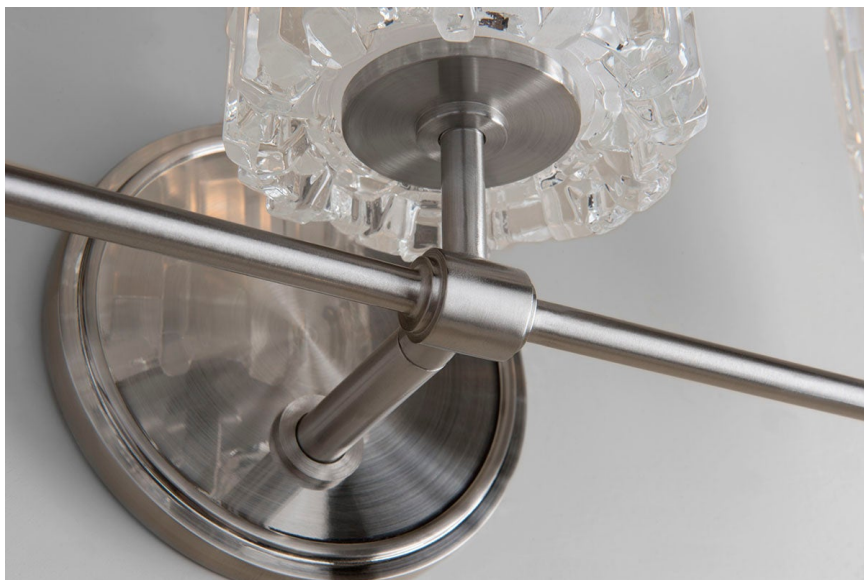

DEXTER

1333-SN

FINISHES

POLISHED CHROME (PC)
SATIN NICKEL (SN)

DIMENSIONS

Height: 8.5"

Width/Diameter: 18.25"

Canopy/Backplate: 5"

Hanging Type:

Product Weight: 10lb

GLASS

Attachment: Socket Ring

Glass 1: Glass

Glass 2:

LAMPING

Bulb 1