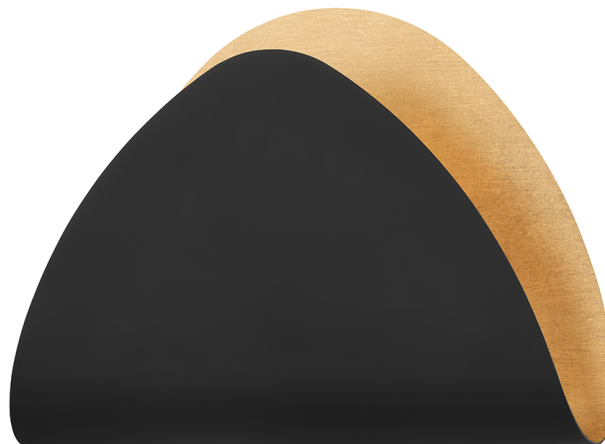

# MYERS

1760-GL/SBK

Designed to be taller in the back and shorter in the front, this gold leaf lined sconce casts stunning light and shadows. The gold leaf interior peeks out beautifully when unlit and fills the fixture with the most gorgeous warm glow when lit. This versatile sconce is available in a Soft Black or Soft White finish.

## FINISHES

Gold Leaf/soft Black Combo (GL/SBK)  
Gold Leaf/soft White Combo (GL/SWH)

## DIMENSIONS

Height: 9"

Width/Diameter: 12.25"

Canopy/Backplate: 4.75"

Hanging Type:

Product Weight: 3.3lb

## GLASS

Attachment:

Glass 1:

Glass 2: