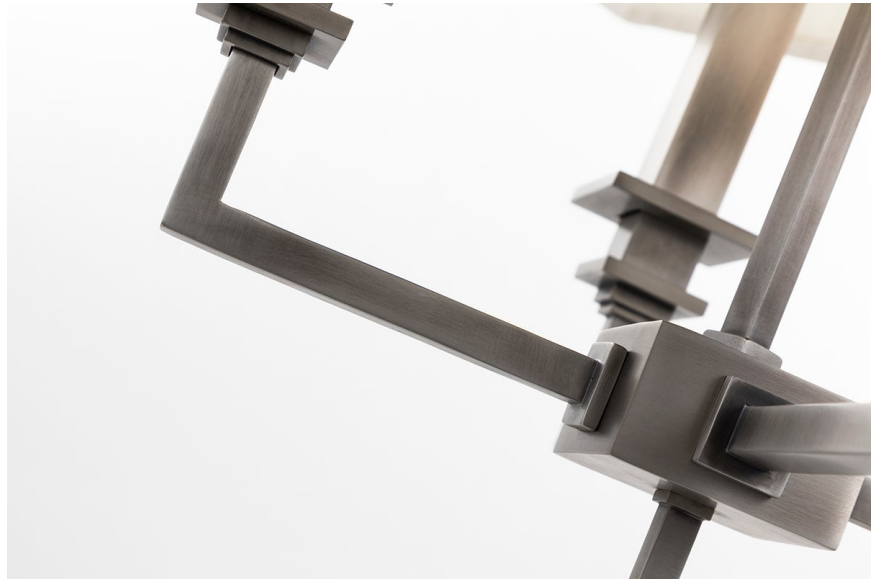

# BERWICK

244-AN

Berwick's entire design is on the square, from square metal arms to cube design details. Even its richly pleated shades are boxy. Square candlesticks sit upon square bobeches. Like the square itself, Berwick suggests a sense of reliability and solidity.

## DIMENSIONS

Height: 18.5"

Width/Diameter: 18"

Minimum Height: 22.5"

Maximum Height: 90.5"

Canopy/Backplate: 4.75"

Hanging Type:

Product Weight: 9lb

## GLASS

Attachment: Finial

Glass 1: Faux Silk

Glass 2: