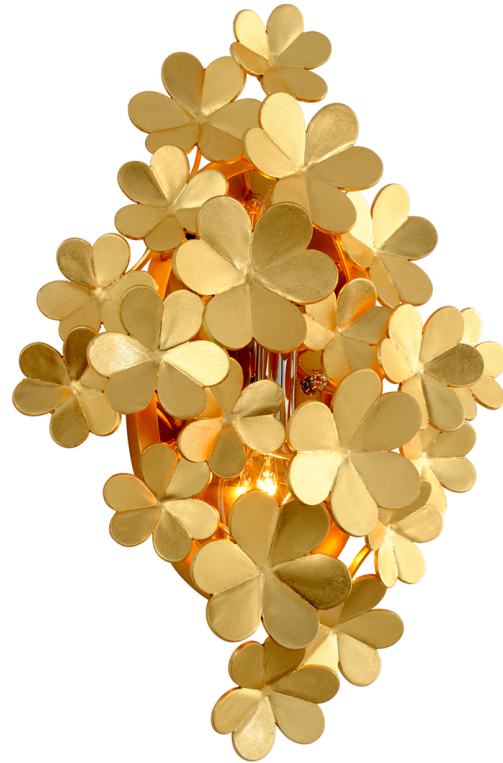

# GIGI

260-14

---

## FINISHES

---

GOLD LEAF (GL)

## DIMENSIONS

---

Height: 17.75"

Width/Diameter: 12.5"

Canopy/Backplate: 0"

Hanging Type:

Product Weight: 9lb

## GLASS

---

Attachment:

Glass 1:

Glass 2: