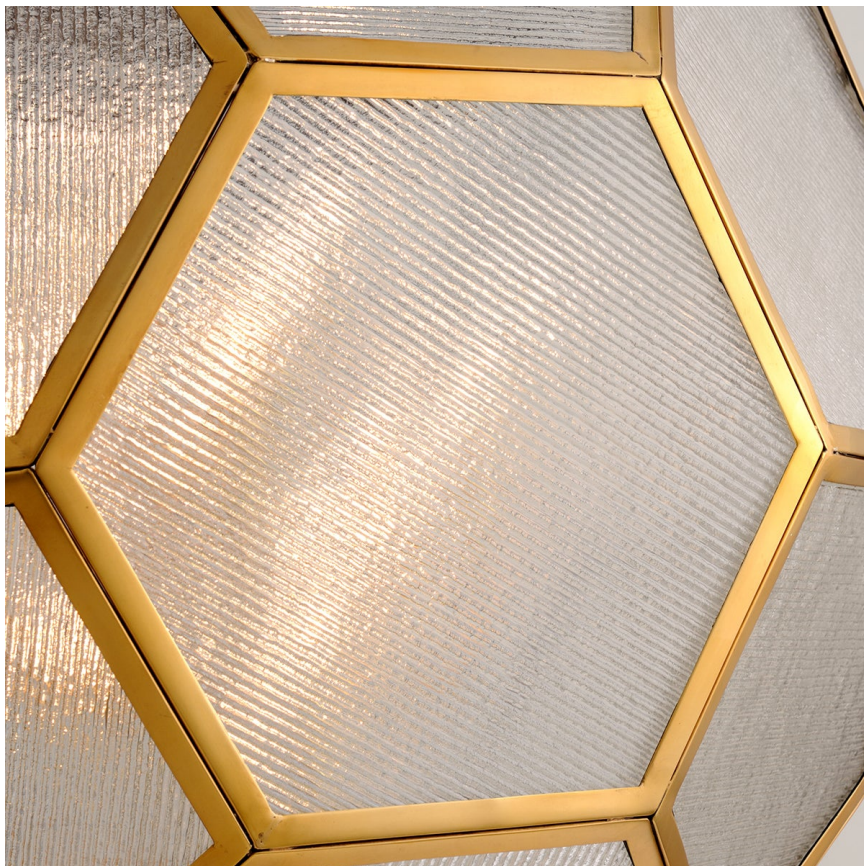

HEXSATION

301-712

FINISHES

VINTAGE BRASS (VINTAGE BRASS)

DIMENSIONS

Height: 53"

Width/Diameter: 34"

Canopy/Backplate: 8"

Hanging Type:

Product Weight: 60lb

GLASS

Attachment:

Glass 1: Glass

Glass 2: Glass

LAMPING

Bulb 1

Bulb Included: No

Socket: E12 Candelabra Base

Bulb: 12 • 60 Watt Max

Voltage: 120

UL Rating: UL Dry

SHIPPING

Carton 1: 55" x 46" x 52"

Carton 1 Weight: 74lb

Shipping Method: Truck Only