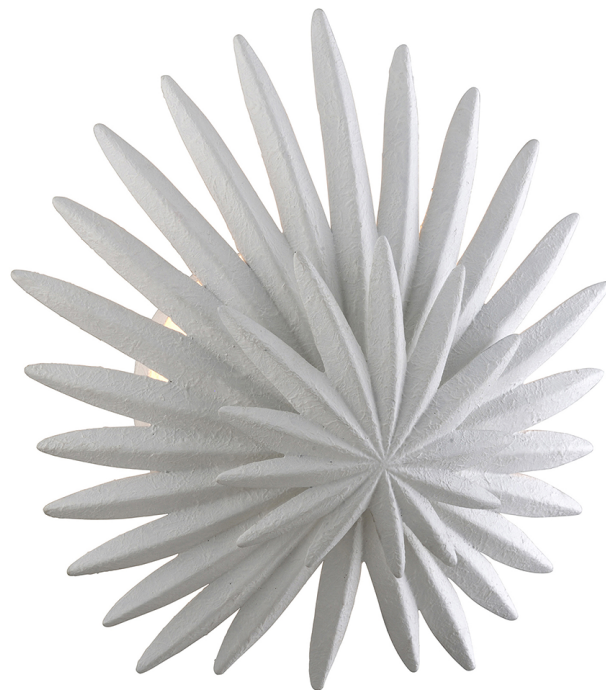

SAVVY

310-11-GSW

Savvy's layered palm-frond look partially conceals the light, giving this nature-inspired fixture a little mystery.

FINISHES

GESSO WHITE (GESSO WHITE)

DIMENSIONS

Height: 12.75"

Width/Diameter: 12.25"

Length: "

Minimum Height: "

Maximum Height: "

Canopy/Backplate: "

Hanging Type:

Product Weight: 2.2lb

GLASS

Attachment: