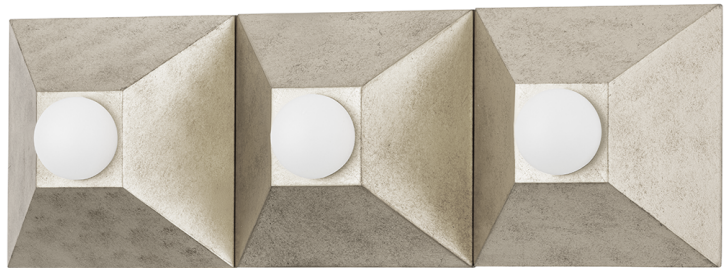

# MAX

325-03-SL

Playing with shapes, Max gives simple geometry maximum style. A series of pyramid bases supporting round globe lights come together to form squares and rectangles. The vintage gold or silver leaf finishes add to the design's overall Hollywood glam feeling. Whether in a flush mount, sconce or bath and vanity, Max adds a chic vibe to any space.

## FINISHES

SILVER LEAF (SILVER LEAF)  
VINTAGE GOLD LEAF (VINTAGE GOLD LEAF)

## DIMENSIONS

Height: 6"

Width/Diameter: 18"

Canopy/Backplate: 0"

Hanging Type:

Product Weight: 5lb

## GLASS

Attachment:

Glass 1:

Glass 2: