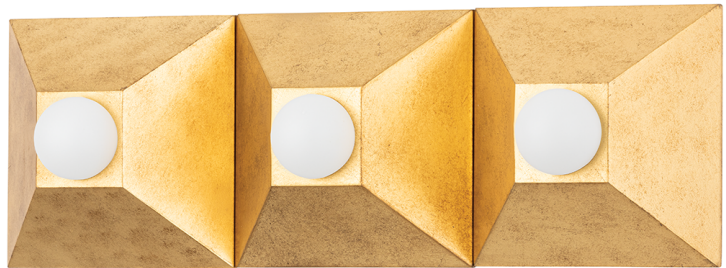

MAX

325-03-VGL

Playing with shapes, Max gives simple geometry maximum style. A series of pyramid bases supporting round globe lights come together to form squares and rectangles. The vintage gold or silver leaf finishes add to the design's overall Hollywood glam feeling. Whether in a flush mount, sconce or bath and vanity, Max adds a chic vibe to any space.

FINISHES

SILVER LEAF (SILVER LEAF)
VINTAGE GOLD LEAF (VINTAGE GOLD LEAF)

DIMENSIONS

Height: 6"

Width/Diameter: 18"

Canopy/Backplate: 0"

Hanging Type:

Product Weight: 5lb

GLASS

Attachment:

Glass 1:

Glass 2:

LAMPING

Bulb 1

Bulb Included: No

Socket: E12 Candelabra Base