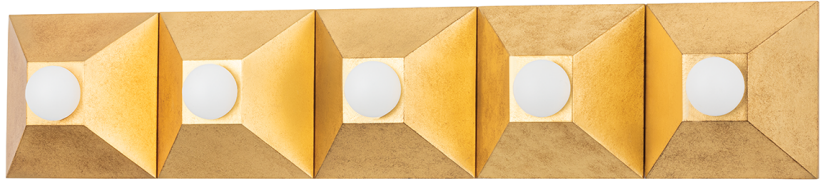

MAX

325-05-VGL

Playing with shapes, Max gives simple geometry maximum style. A series of pyramid bases supporting round globe lights come together to form squares and rectangles. The vintage gold or silver leaf finishes add to the design's overall Hollywood glam feeling. Whether in a flush mount, sconce or bath and vanity, Max adds a chic vibe to any space.

FINISHES

SILVER LEAF (SILVER LEAF)
VINTAGE GOLD LEAF (VINTAGE GOLD LEAF)

DIMENSIONS

Height: 6"

Width/Diameter: 30"

Canopy/Backplate: 0"

Hanging Type:

Product Weight: 7lb

GLASS

Attachment:

Glass 1:

Glass 2:

LAMPING

Bulb 1

Bulb Included: No

Socket: E12 Candelabra Base