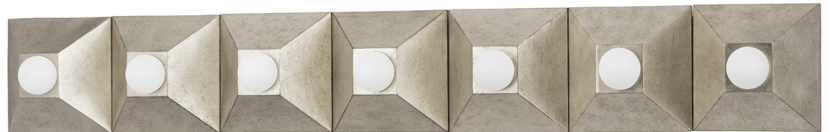

MAX

325-07-SL

Playing with shapes, Max gives simple geometry maximum style. A series of pyramid bases supporting round globe lights come together to form squares and rectangles. The vintage gold or silver leaf finishes add to the design's overall Hollywood glam feeling. Whether in a flush mount, sconce or bath and vanity, Max adds a chic vibe to any space.

FINISHES

SILVER LEAF (SILVER LEAF)
VINTAGE GOLD LEAF (VINTAGE GOLD LEAF)

DIMENSIONS

Height: 6"

Width/Diameter: 42"

Canopy/Backplate: 0"

Hanging Type:

Product Weight: 9lb

GLASS

Attachment:

Glass 1:

Glass 2:

LAMPING

Bulb 1

Bulb Included: No

Socket: E12 Candelabra Base