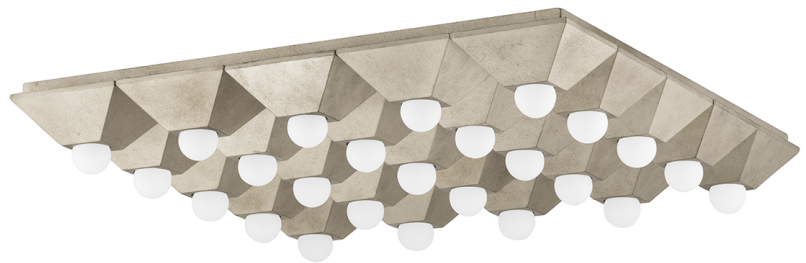

MAX

325-25-SL

Playing with shapes, Max gives simple geometry maximum style. A series of pyramid bases supporting round globe lights come together to form squares and rectangles. The vintage gold or silver leaf finishes add to the design's overall Hollywood glam feeling. Whether in a flush mount, sconce or bath and vanity, Max adds a chic vibe to any space.

FINISHES

SILVER LEAF (SILVER LEAF)
VINTAGE GOLD LEAF (VINTAGE GOLD LEAF)

DIMENSIONS

Height: 4.5"
Width/Diameter: 30.25"
Length: 30.25"
Canopy/Backplate: 0"
Hanging Type:
Product Weight: 14lb

GLASS

Attachment:
Glass 1:
Glass 2:

LAMPING

Bulb 1
Bulb Included: No
Socket: E12 Candelabra Base
Bulb: 25 • 8 Watt Max
Voltage: 120
UL Rating: UL Damp

SHIPPING

Carton 1: 32" x 32" x 6"
Carton 1 Weight: 16lb
Shipping Method: Truck Only