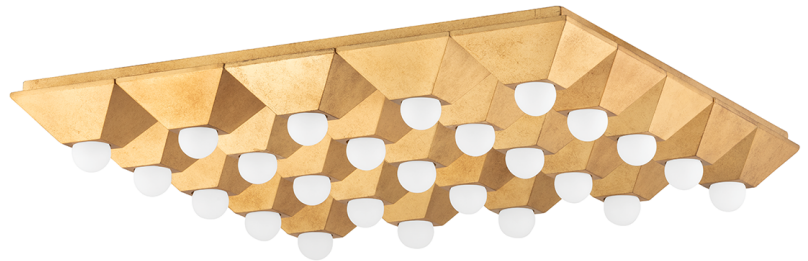

# MAX

325-25-VGL

Playing with shapes, Max gives simple geometry maximum style. A series of pyramid bases supporting round globe lights come together to form squares and rectangles. The vintage gold or silver leaf finishes add to the design's overall Hollywood glam feeling. Whether in a flush mount, sconce or bath and vanity, Max adds a chic vibe to any space.

## FINISHES

SILVER LEAF (SILVER LEAF)  
VINTAGE GOLD LEAF (VINTAGE GOLD LEAF)

## DIMENSIONS

Height: 4.5"  
Width/Diameter: 30.25"  
Length: 30.25"  
Canopy/Backplate: 0"  
Hanging Type:  
Product Weight: 14lb

## GLASS

Attachment:  
Glass 1:  
Glass 2: