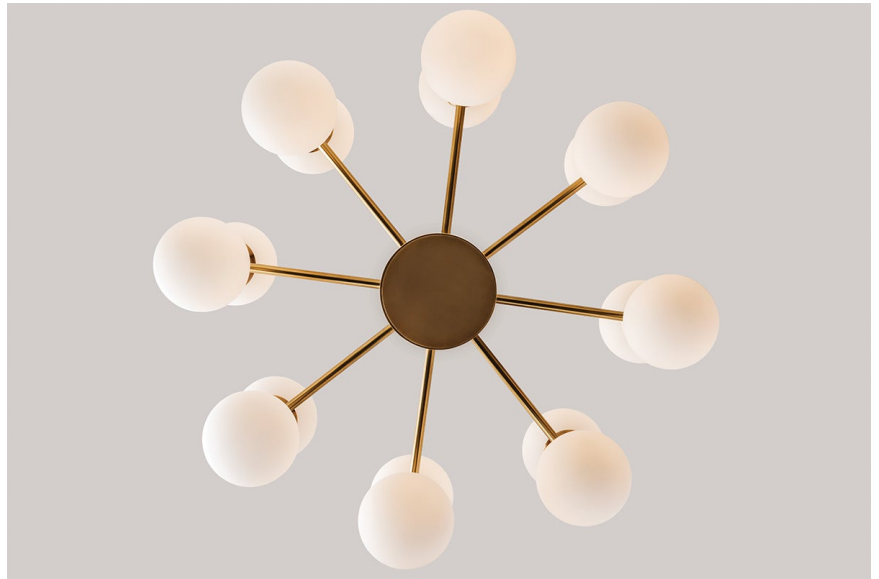

ASTORIA

3316-AGB

FINISHES

AGED BRASS (AGB)
POLISHED CHROME (PC)

DIMENSIONS

Height: 13.5"
Width/Diameter: 27"
Minimum Height: 22.5"
Maximum Height: 67.5"
Canopy/Backplate: 6.5"
Hanging Type: 3" 6" 12" 2-18"
Product Weight: 25lb

GLASS

Attachment: Threaded Collar
Glass 1: Glass
Glass 2:

LAMPING

Bulb 1
Bulb Included: No
Socket: G9
Bulb: 16 • 4 Watt Max
Voltage: 120 VAC
UL Rating: UL Damp

SHIPPING

Carton 1: 27" x 27" x 15"
Carton 1 Weight: 28lb
Shipping Method: Truck Only