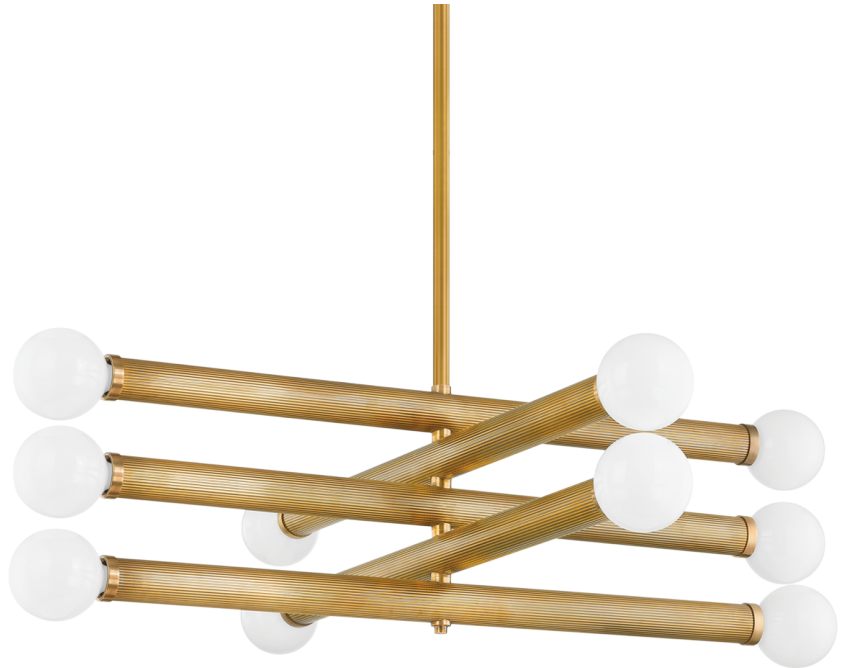

## FINISHES

---

VINTAGE BRASS (VINTAGE BRASS)

## DIMENSIONS

---

Height: 16"

Width/Diameter: 50"

Length: 50"

Minimum Height: 21.75"

Maximum Height: 63.75"

Canopy/Backplate: 7.5"

Hanging Type:

Product Weight: 30.58lb

## GLASS

---

Attachment:

Glass 1:

Glass 2: