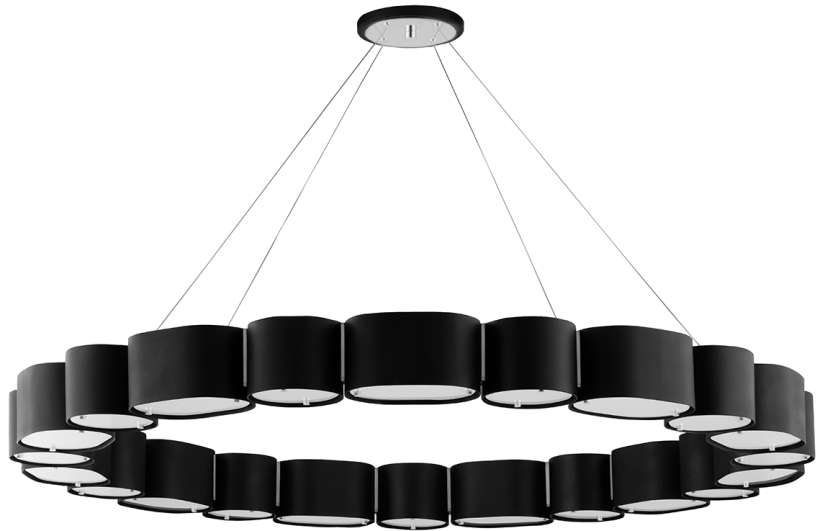

OPAL

393-50-SBK/SS

With its clean shapes and smooth lines, Opal is modern design that works well with many decors. A series of circular and oval shades combine to form simple, eye-catching silhouettes. The clear glass is painted white on the inside giving off a soft, diffused light. Choose from shades of soft black with brushed stainless steel accents or soft white shades with vintage brass metalwork.

FINISHES

SOFT BLACK/STAINLESS STEEL (SBK/SS)
SOFT WHITE/VINTAGE BRASS (SWH/VB)

DIMENSIONS

Height: 4"

Width/Diameter: 50"

Minimum Height: 28.75"

Maximum Height: 112.25"

Canopy/Backplate: 7"

Hanging Type: 192" CABLE

Product Weight: 19lb

GLASS

Attachment:

Glass 1: Glass

Glass 2:

LAMPING

Bulb 1

Bulb Included: No

Socket: E12 Candelabra Base

Bulb: 22 • 25 Watt Max

Voltage: 120

UL Rating: UL Damp

SHIPPING

Carton 1: 14" x 14" x 52"

Carton 1 Weight: 21lb