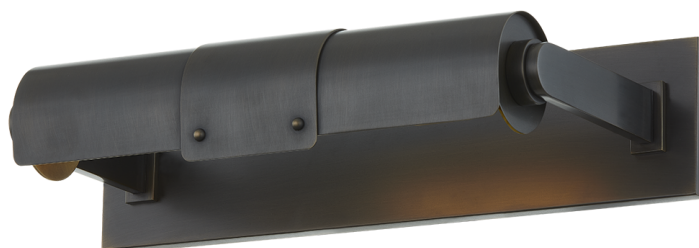

ONEONTA

4215-DB

Oneonta elevates traditional picture lighting. The layered metalwork creates a telescoping effect that draws the eye to the fixture and the work of art it illuminates.

FINISHES

AGED BRASS (AGB)
DISTRESSED BRONZE (DB)

DIMENSIONS

Height: 3.5"

Width/Diameter: 15.25"

Canopy/Backplate: 15.25"

Hanging Type:

Product Weight: 4.96lb

GLASS

Attachment:

Glass 1:

Glass 2:

LAMPING

Bulb 1

Bulb Included: No

Socket: E26 Medium Base

Bulb: 1 • 6 Watt Max

Voltage: 120