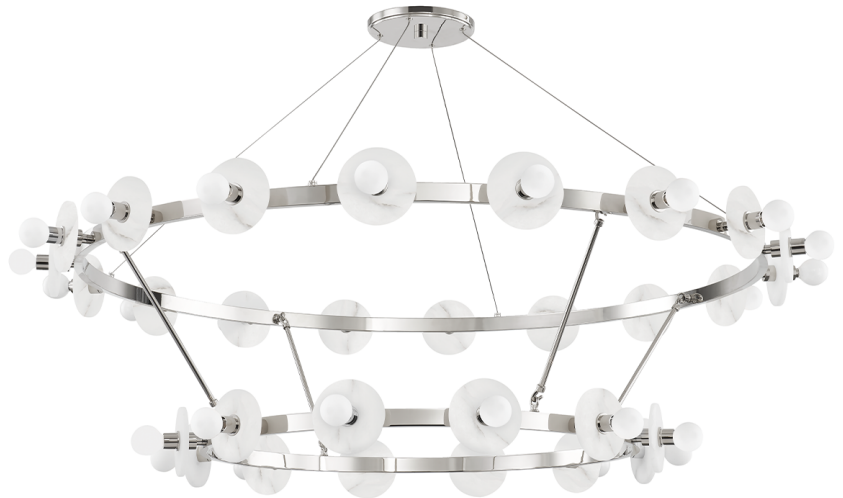

AUSTEN

4262-PN

*Due to the one-of-a-kind nature of the medium, exact colors and patterns may vary slightly from the image shown.

FINISHES

AGED BRASS (AGB)
AGED BRASS/OLD BRONZE (AOB)
POLISHED NICKEL (PN)

DIMENSIONS

Height: 36.5"

Width/Diameter: 58"

Canopy/Backplate: 8"

Hanging Type:

Product Weight: 45.1lb

GLASS

Attachment:

Glass 1: Alabaster

Glass 2:

LAMPING

Bulb 1

Bulb Included: No

Socket: E12 Candelabra Base

Bulb: 30 • 6 Watt Max

Voltage: 120 VAC

UL Rating: UL Damp