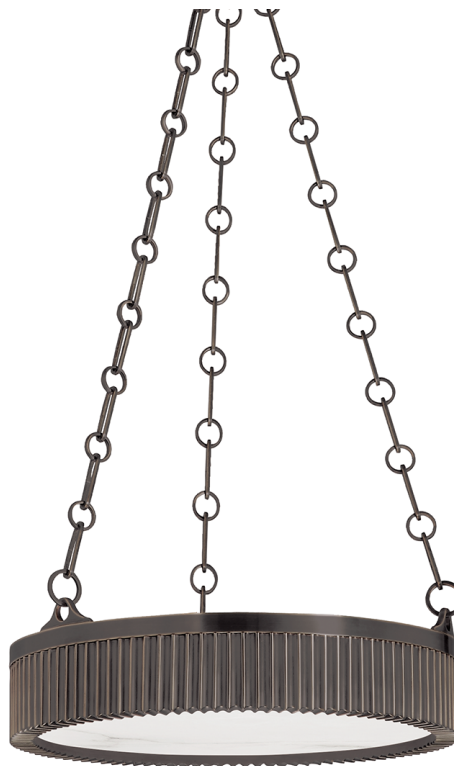

LYNDEN

516-DB

*Due to the one-of-a-kind nature of the medium, exact colors and patterns may vary slightly from the image shown.

FINISHES

AGED BRASS (AGB)
ANTIQUÉ NICKEL (AN)
DISTRESSED BRONZE (DB)
POLISHED NICKEL (PN)

DIMENSIONS

Height: 11.25"

Width/Diameter: 16"

Minimum Height: 13.5"

Maximum Height: 30.5"

Canopy/Backplate: 5"

Hanging Type:

Product Weight: 18lb

GLASS

Attachment: N/A

Glass 1: Alabaster

Glass 2:

LAMPING

Bulb 1

Bulb Included: No

Socket: E12 Candelabra Base