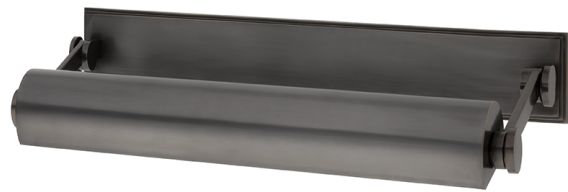

# MERRICK

6015-DB

Smooth styling and superior functionality are Merrick's signature traits. We conceal the fixture's wiring behind a full-length solid brass backplate. Merrick's shade and arms can be adjusted to customize light direction.

## FINISHES

DISTRESSED BRONZE (DB)  
POLISHED NICKEL (PN)

## DIMENSIONS

Height: 3.5"

Width/Diameter: 17.5"

Minimum Height: 3.5"

Maximum Height: 8.75"

Canopy/Backplate: 0"

Hanging Type:

Product Weight: 6lb

## GLASS

Attachment: N/A

Glass 1:

Glass 2: