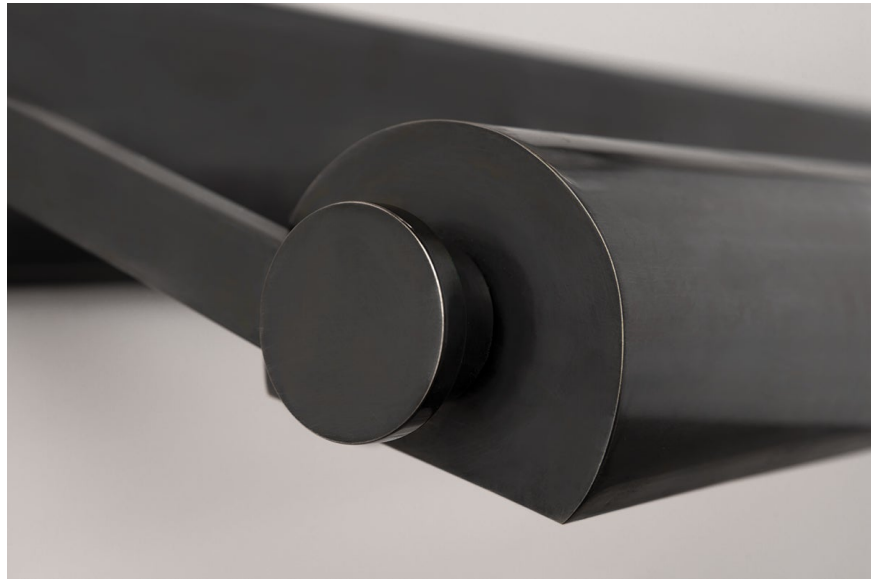

# MERRICK

6022-DB

Smooth styling and superior functionality are Merrick's signature traits. We conceal the fixture's wiring behind a full-length solid brass backplate. Merrick's shade and arms can be adjusted to customize light direction.

## DIMENSIONS

---

Height: 3.5"  
Width/Diameter: 24.5"  
Minimum Height: 3.5"  
Maximum Height: 8.75"  
Canopy/Backplate: 0"  
Hanging Type:  
Product Weight: 8lb

## GLASS

---

Attachment: N/A  
Glass 1:  
Glass 2: