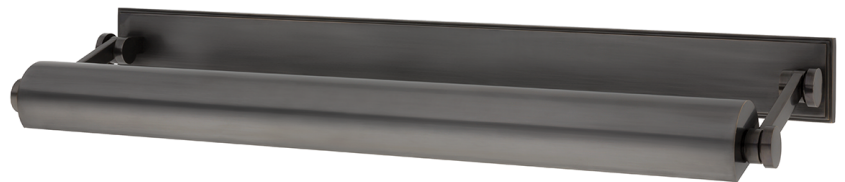

# MERRICK

6029-DB

Smooth styling and superior functionality are Merrick's signature traits. We conceal the fixture's wiring behind a full-length solid brass backplate. Merrick's shade and arms can be adjusted to customize light direction.

## FINISHES

AGED BRASS (AGB)  
DISTRESSED BRONZE (DB)  
POLISHED NICKEL (PN)

## DIMENSIONS

Height: 3.25"  
Width/Diameter: 31.5"  
Minimum Height: 3.5"  
Maximum Height: 8.75"  
Canopy/Backplate: 0"  
Hanging Type:  
Product Weight: 10lb