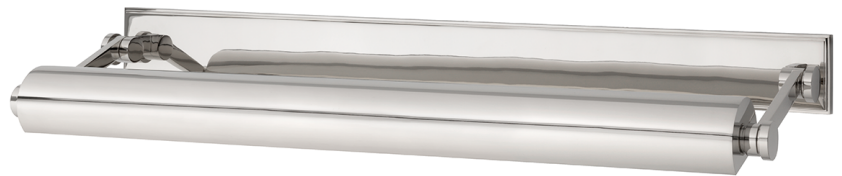

# MERRICK

6029-PN

Smooth styling and superior functionality are Merrick's signature traits. We conceal the fixture's wiring behind a full-length solid brass backplate. Merrick's shade and arms can be adjusted to customize light direction.

## FINISHES

AGED BRASS (AGB)  
DISTRESSED BRONZE (DB)  
POLISHED NICKEL (PN)

## DIMENSIONS

Height: 3.25"  
Width/Diameter: 31.5"  
Minimum Height: 3.5"  
Maximum Height: 8.75"  
Canopy/Backplate: 0"  
Hanging Type:  
Product Weight: 10lb