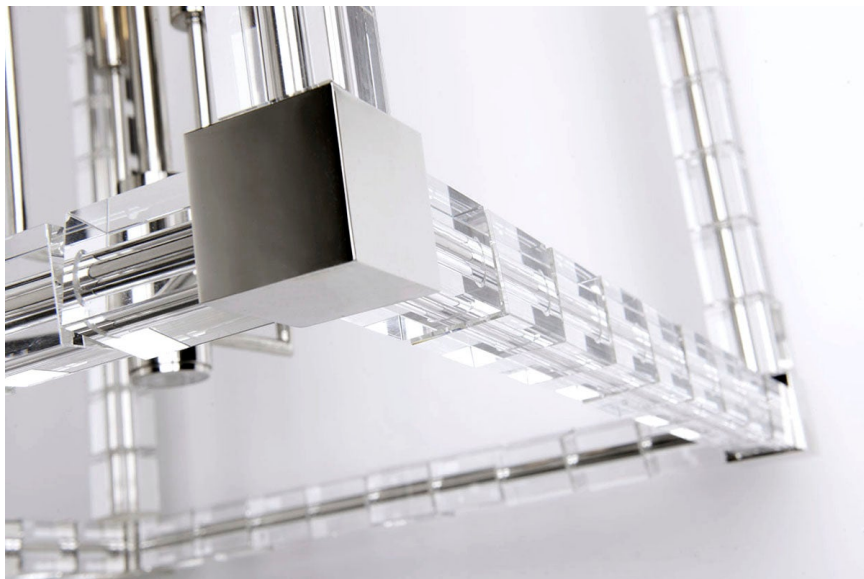

# ALPINE

7113-PN

The fixture's unexpected impact comes from its futuristic materials and shapes and its icy crystal cubes, stacked along the metal frame. Subtly staggered clusters of candelabra lamps cast a sparkling glow along this prismatic frame, playing a brilliant light pattern across any room. Polished Nickel preserves the fixture's winter chill while Aged Brass accents add warming contrast.

## DIMENSIONS

Height: 22"

Width/Diameter: 13.5"

Minimum Height: 30"

Maximum Height: 78.5"

Canopy/Backplate: 0"

Hanging Type:

Product Weight: 32lb

## GLASS

Attachment: N/A

Glass 1:

Glass 2: