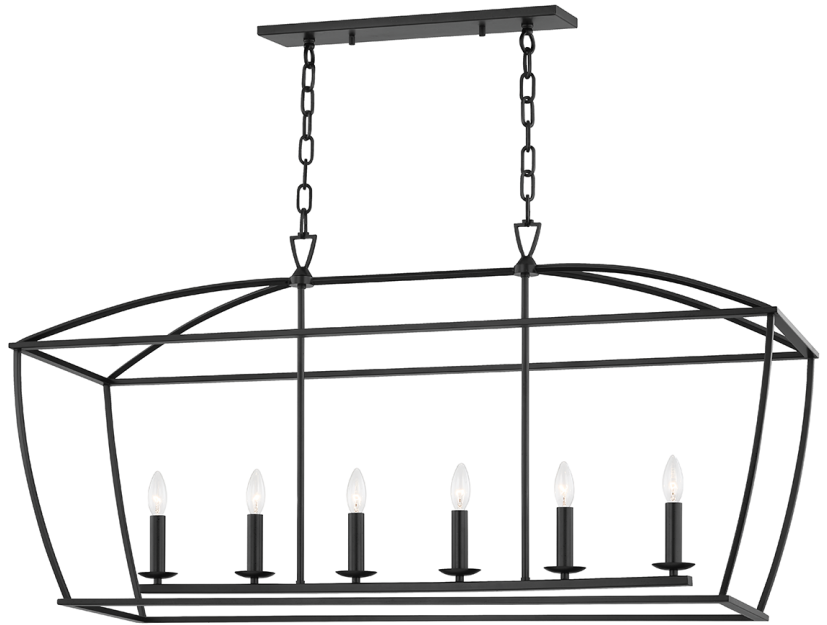

BRYANT

8348-AI

FINISHES

AGED IRON (AI)
GOLD LEAF (GL)
WHITE PLASTER (WP)

DIMENSIONS

Height: 24"
Width/Diameter: 13.75"
Length: 48.25"
Minimum Height: 27.75"
Maximum Height: 79.75"
Canopy/Backplate: 4.75"
Hanging Type:
Product Weight: 25.54lb

GLASS

Attachment:
Glass 1:
Glass 2:

LAMPING

Bulb 1
Bulb Included: No
Socket: E12 Candelabra Base
Bulb: B11 • 6 • 60 Watt Max
Voltage: 120 VAC
UL Rating: UL Damp

SHIPPING

Carton 1: 52" x 17" x 25"
Carton 1 Weight: 18lb
Shipping Method: Truck Only