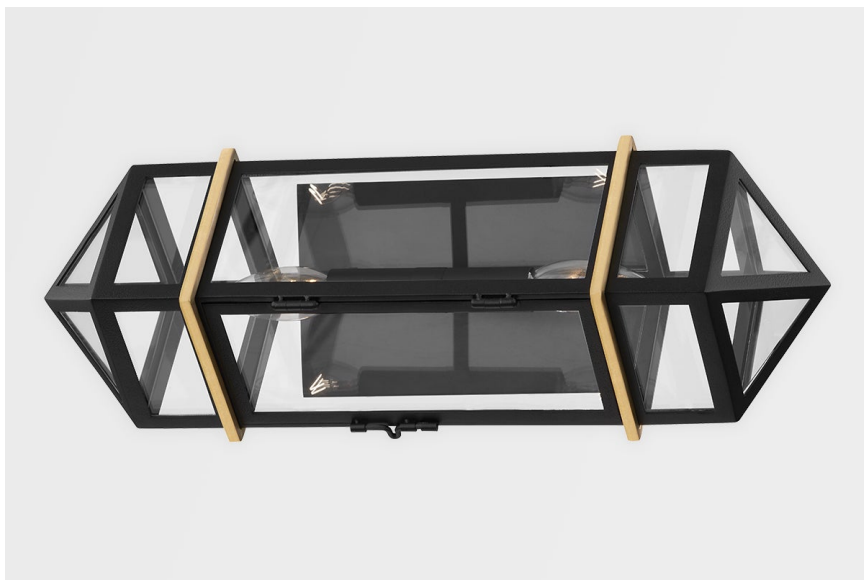

BEDFORD HILLS

9002-AGB/BK

FINISHES

Aged Brass/black (AGB/BK)

DIMENSIONS

Height: 20.5"

Width/Diameter: 7.5"

Canopy/Backplate: 4.75"

Hanging Type:

Product Weight: 8lb

GLASS

Attachment:

Glass 1:

Glass 2:

LAMPING

Bulb 1

Bulb Included: No

Socket: E12 Candelabra Base

Bulb: 2 • 40 Watt Max

Voltage: 120 VAC

UL Rating: UL Damp

Gem Box: Not Required

SHIPPING

Carton 1: 25" x 13" x 13"