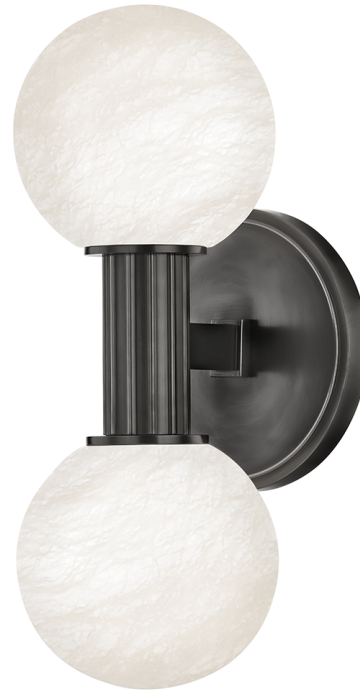

MURRAY HILL

9282-DB

*Due to the one-of-a-kind nature of the medium, exact colors and patterns may vary slightly from the image shown.

FINISHES

AGED BRASS (AGB)
DISTRESSED BRONZE (DB)
POLISHED NICKEL (PN)

DIMENSIONS

Height: 11.5"

Width/Diameter: 4.5"

Canopy/Backplate: 4.5"

Hanging Type:

Product Weight: 3.7lb

GLASS

Attachment:

Glass 1: Alabaster