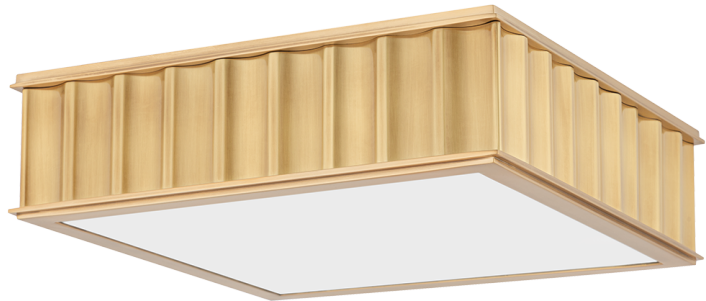

## DIMENSIONS

---

Height: 4"

Width/Diameter: 13"

Length: 13"

Canopy/Backplate: 5"

Hanging Type:

Product Weight: 10lb

## GLASS

---

Attachment: Twist Lock

Glass 1: Glass

Glass 2: