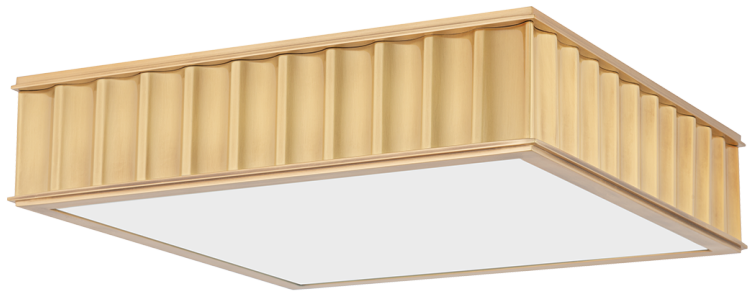

## DIMENSIONS

---

Height: 4"

Width/Diameter: 16"

Length: 16"

Canopy/Backplate: 5"

Hanging Type:

Product Weight: 13lb

## GLASS

---

Attachment: Twist Lock

Glass 1: Glass

Glass 2: