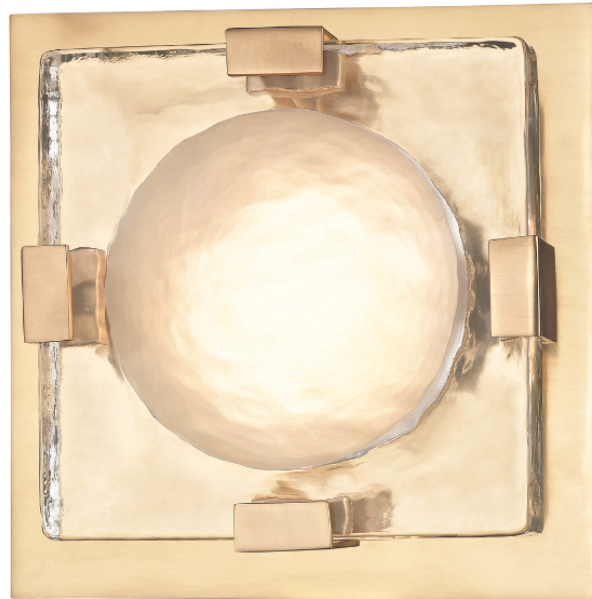

BOURNE

9811-AGB

Bourne's visual heft makes a statement. A very thick pane of glass, etched with a concave divot on its back and clear with a convex moun on its front, is mounted to a canopy or floating backplate, making for a mood-enhancing light diffusion.

FINISHES

AGED BRASS (AGB)
POLISHED NICKEL (PN)

DIMENSIONS

Height: 10.5"

Width/Diameter: 10.5"

Canopy/Backplate: 10"

Hanging Type:

Product Weight: 15.78lb

GLASS

Attachment:

Glass 1: Glass

Glass 2:

LAMPING

Bulb 1

Bulb Included: N/A

Socket: Integrated LED