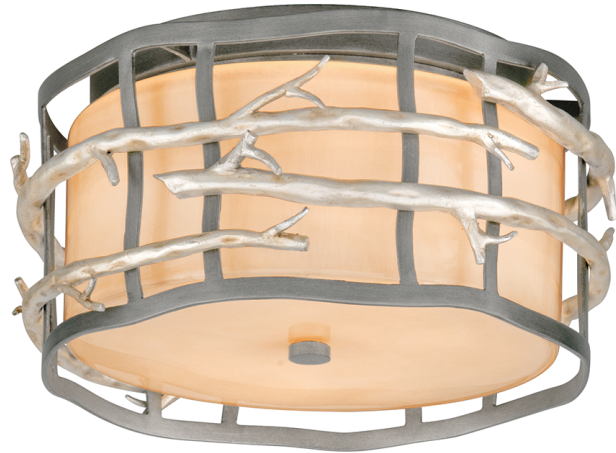

ADIRONDACK

C2880

FINISHES

GRAPHITE AND SILVER LEAF (GRAPHITE AND SILVER LEAF)

DIMENSIONS

Height: 7"

Width/Diameter: 13"

Canopy/Backplate: 10"

Hanging Type:

Product Weight: 12.1lb

GLASS

Attachment:

Glass 1: Glass

Glass 2:

LAMPING

Bulb 1

Bulb Included: No

Socket: E26 Medium Base

Bulb: 2 • 60 Watt Max

Voltage: 120

UL Rating: UL Dry

SHIPPING

Carton 1: 19" x 19" x 19"

Carton 1 Weight: 20lb