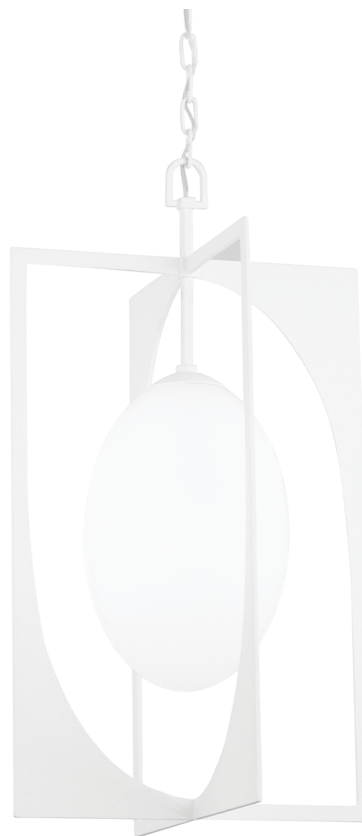

ENZO

F1218-GSW

Like artwork floating from the ceiling, Enzo makes a stunning statement. Two laser-cut, leaf-like shapes intertwine to hold an egg-shaped shade suspended from the center. Bright light fills the opal glass shade and reflects off the textured Black Iron and White Gesso finishes.

FINISHES

BLACK IRON (BLACK IRON)
GESSO WHITE (GESSO WHITE)

DIMENSIONS

Height: 32"

Width/Diameter: 18"

Minimum Height: 33.75"

Maximum Height: 105"

Canopy/Backplate: 6"

Hanging Type:

Product Weight: 23.1lb

GLASS

Attachment:

Glass 1: Glass

Glass 2:

LAMPING

Bulb 1