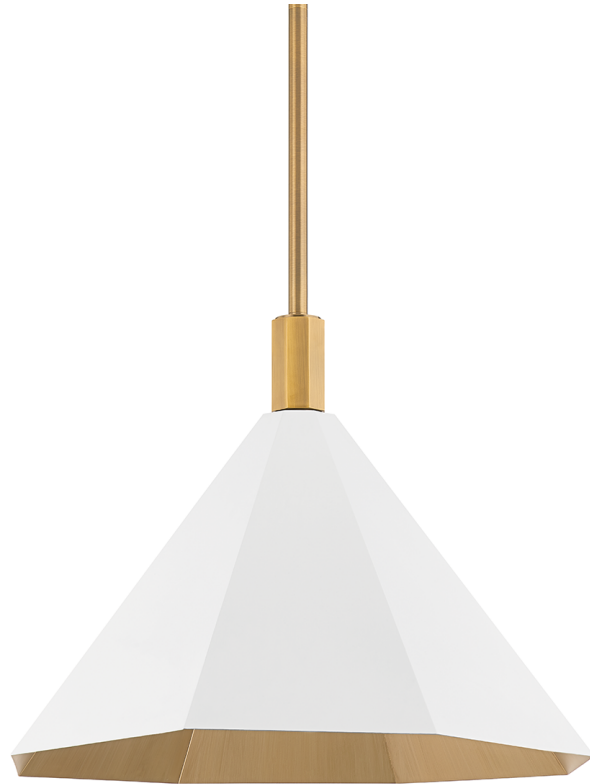

HUNTLEY

F8322-PBR/SWH

A modern update on the traditional cone-form pendant, this elevated design features a faceted shade with a unique brushed matte Verde finish or a fresh Soft White finish. The Patina Brass lining gives off a beautiful warm glow.

FINISHES

PATINA BRASS (PBR)

DIMENSIONS

Height: 15.75"

Width/Diameter: 22"

Minimum Height: 22.5"

Maximum Height: 64.5"

Canopy/Backplate: 5"

Hanging Type: 6 2-12 18

Product Weight: 12.3lb

GLASS

Attachment:

Glass 1: Steel

Glass 2:

LAMPING

Bulb 1

Bulb Included: No

Socket: E26 Medium Base

Bulb: 1 • 75 Watt Max

Voltage: 120

UL Rating: UL Damp

SHIPPING

Carton 1: 25" x 25" x 19"

Carton 1 Weight: 16lb

Shipping Method: Ground