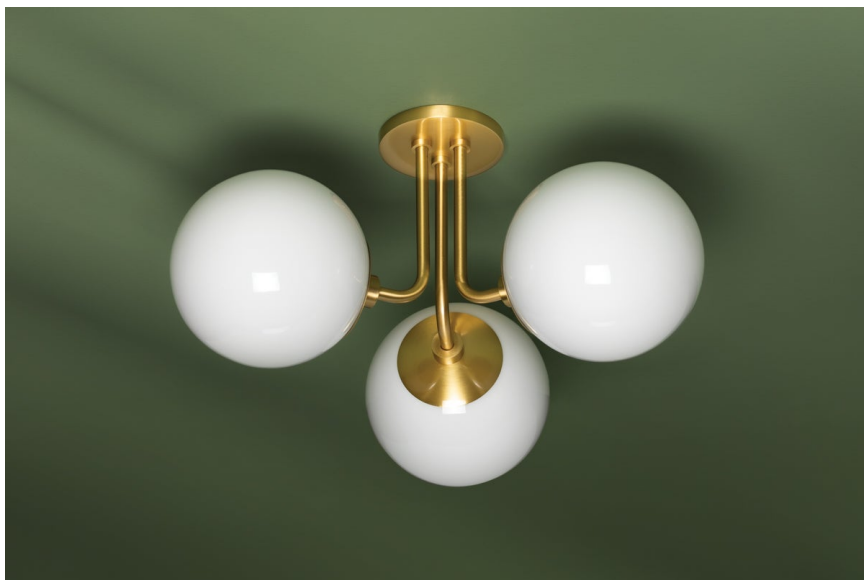

STELLA

H105603-AGB

Globe lighting that's truly global. This go-anywhere, frosted-glass ceiling light brings universal design to any room in the house. Available in aged brass, old bronze and polished nickel, Stella gives mid-century modern a fresh makeover with her sleek curves and endless style.

FINISHES

AGED BRASS (AGB)
OLD BRONZE (OB)
POLISHED NICKEL (PN)

DIMENSIONS

Height: 10.5"

Width/Diameter: 18.25"

Canopy/Backplate: 4.75"

Hanging Type:

Product Weight: 7lb

GLASS

Attachment: Threaded Ring

Glass 1: Glass

Glass 2:

LAMPING

Bulb 1

Bulb Included: No

Socket: E26 Medium Base