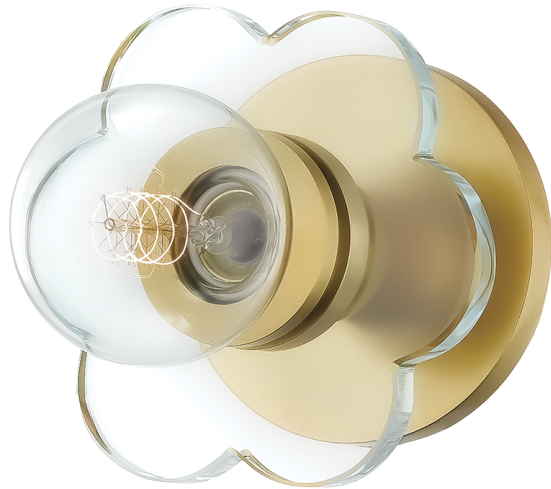

ALEXA

H357101-AGB

FINISHES

AGED BRASS (AGB)
POLISHED NICKEL (PN)

DIMENSIONS

Height: 6"

Width/Diameter: 6"

Canopy/Backplate: 4.75"

Hanging Type:

Product Weight: 3.1lb

GLASS

Attachment:

Glass 1: Crystal

Glass 2:

LAMPING

Bulb 1

Bulb Included: No

Socket: E26 Medium Base

Bulb: G25 • 1 • 60 Watt Max

Voltage: 120 VAC

UL Rating: UL Damp

Gem Box: Not Required

SHIPPING

Carton 1: 12" x 8" x 10"