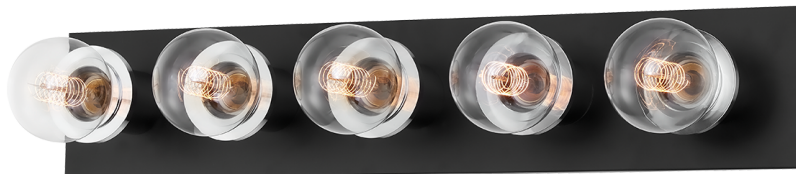

BRANDI

H526305-PC/SBK

Industrial glamour reigns supreme in Brandi's edgy silhouette. Exposed bulbs are effortlessly cool while high wattage finishes add sophisticated flair. Available in multiple styles, our favorite is the bath and vanity light. Retro meets modern, Brandi gives just the right light to perfect your pout.

FINISHES

Polished Chrome/soft Black (PC/SBK)

DIMENSIONS

Height: 4.75"

Width/Diameter: 24"

Canopy/Backplate: 0"

Hanging Type:

Product Weight: 3.2lb

GLASS

Attachment:

Glass 1:

Glass 2:

LAMPING

Bulb 1

Bulb Included: No

Socket: E26 Medium Base