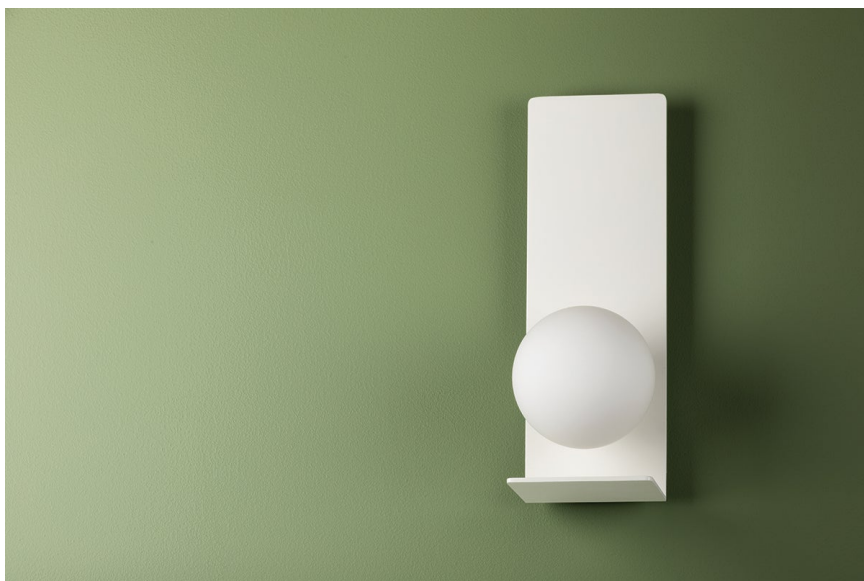

LANI

H533101-SWH

Art disguised as light, an opal matte globe shade appears to float on the large rectangular backplate. Soft light pours directly through the shade and indirectly off both the metal backplate and its lower platform creating a beautiful glow. This sconce is sure to become a conversation-starting focal point in any room.

FINISHES

AGED BRASS (AGB)
SOFT BLACK (SBK)
SOFT WHITE (SWH)

DIMENSIONS

Height: 14"

Width/Diameter: 4.5"

Canopy/Backplate: 0"

Hanging Type:

Product Weight: 4lb

GLASS

Attachment:

Glass 1: Glass

Glass 2:

LAMPING

Bulb 1

Bulb Included: No

Socket: G9