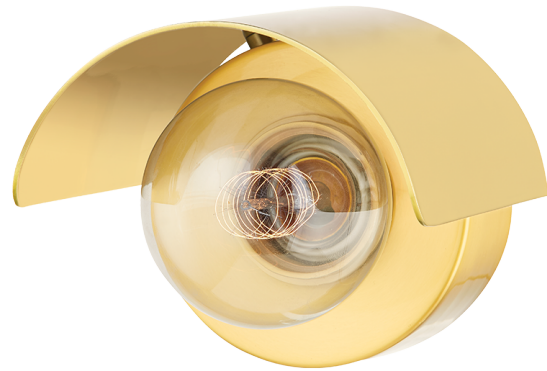

MALIA

H571101-AGB

FINISHES

AGED BRASS (AGB)
AGED BRASS/SOFT WHITE (AGB/SWH)

DIMENSIONS

Height: 4.75"

Width/Diameter: 5.25"

Canopy/Backplate: 4.75"

Hanging Type:

Product Weight: 2lb

GLASS

Attachment:

Glass 1:

Glass 2:

LAMPING

Bulb 1

Bulb Included: No

Socket: E26 Medium Base

Bulb: 1 • 60 Watt Max

Voltage: 120

UL Rating: UL Damp

Gem Box: Not Required

SHIPPING

Carton 1: 8" x 8" x 9"