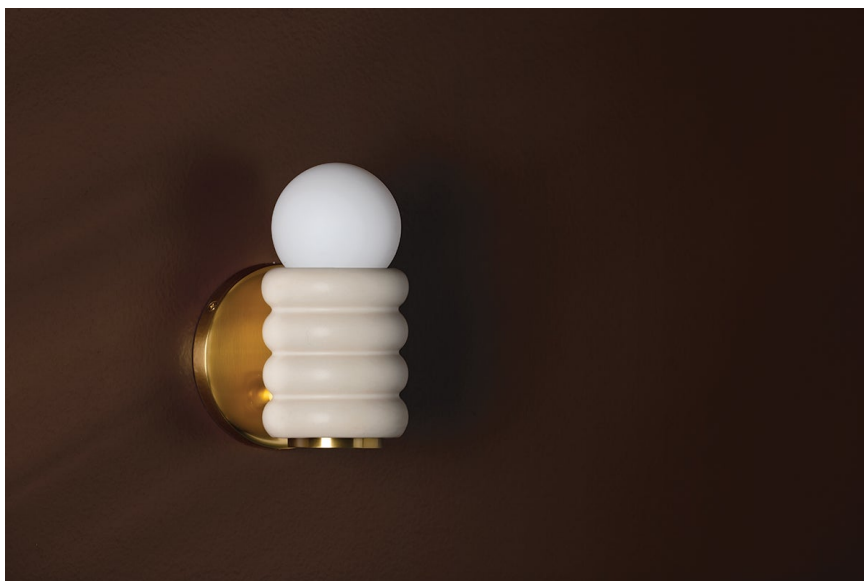

# BIBI

H691101-AGB/CAI

Bibi is soft, soothing, and simply stunning. Pillows of ceramic antique ivory stack to form the base of this contemporary design, inspired by the designer's upholstered BB stools. With its neutral palette and options, including a one- or two-light wall sconce, one-light flush mount or one-light pendant, there's a place for this stylish and versatile piece in any room of the home.

## FINISHES

AGED BRASS/CERAMIC ANTIQUE IVORY  
(AGB/CAI)

## DIMENSIONS

Height: 7"

Width/Diameter: 4.75"

Canopy/Backplate: 4.75"

Hanging Type:

Product Weight: 2lb

## GLASS

Attachment:

Glass 1:

Glass 2: