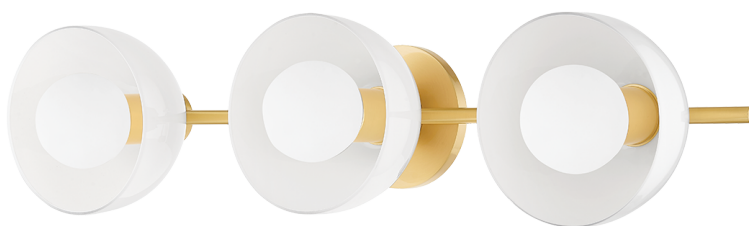

# BELLE

H724303-AGB

Cool contrast and fine form play well together in Belle's striking silhouette. The aged brass frame pops against the glossy white shades, featuring exposed bulbs for a futuristic effect. This 3-light bath sconce can be installed vertically or horizontally.

## FINISHES

AGED BRASS (AGB)  
POLISHED NICKEL (PN)

## DIMENSIONS

Height: 6.25"

Width/Diameter: 26"

Canopy/Backplate: 4.75"

Hanging Type:

Product Weight: 5.5lb

## GLASS

Attachment:

Glass 1:

Glass 2: