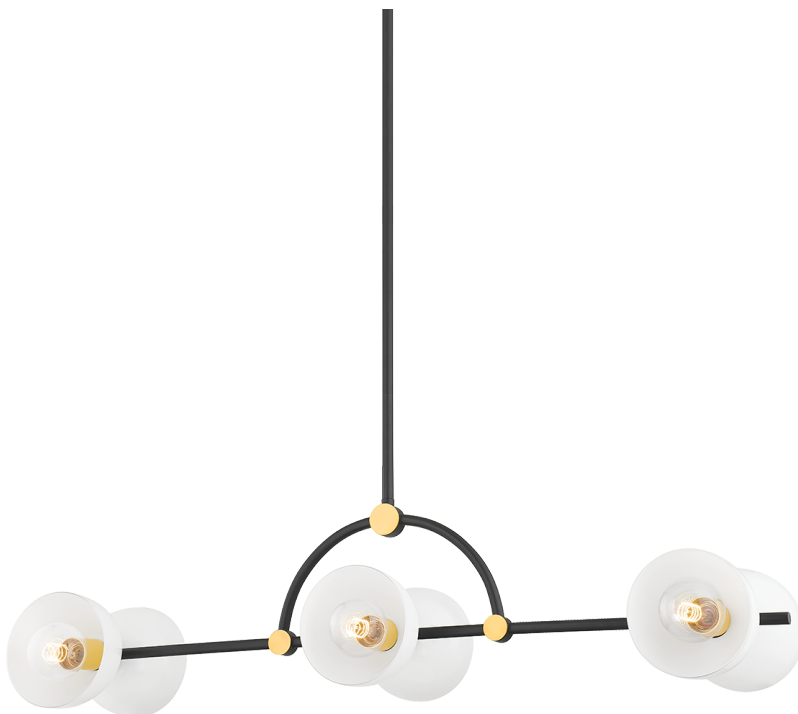

BELLE

H724906-AGB/TBK

Cool contrast and fine form play well together in Belle's striking silhouette. The aged brass frame pops against the glossy white shades, featuring exposed bulbs for a futuristic effect. This 3-light bath sconce can be installed vertically or horizontally.

FINISHES

AGED BRASS/TEXTURED BLACK COMBO
(AGB/TBK)

DIMENSIONS

Height: 10.75"

Width/Diameter: 11.75"

Length: 43.25"

Minimum Height: 14.5"

Maximum Height: 50.5"

Canopy/Backplate: 5.25"

Hanging Type: 3" 6" 12" 18"

Product Weight: 8.8lb

GLASS

Attachment:

Glass 1:

Glass 2:

LAMPING

Bulb 1

Bulb Included: No

Socket: E26 Medium Base

Bulb: 6 • 60 Watt Max

Voltage: 120

UL Rating: UL Damp

SHIPPING

Carton 1: 49" x 13" x 10"