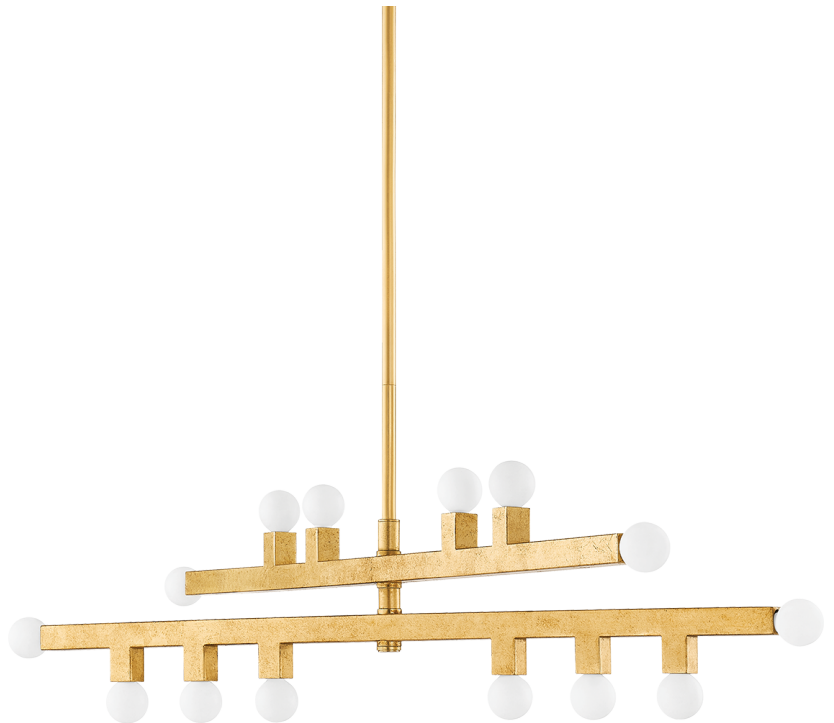

## FINISHES

---

Graphite (GRAPHITE)  
VINTAGE GOLD LEAF (VINTAGE GOLD LEAF)

## DIMENSIONS

---

Height: 10.5"  
Width/Diameter: 40.75"  
Length: "  
Minimum Height: 15.5"  
Maximum Height: 48.5"  
Canopy/Backplate: 5.5"  
Hanging Type: 3" 6" 12" 18"  
Product Weight: 9.48lb

## GLASS

---

Attachment:  
Glass 1:  
Glass 2:

## LAMPING

---

**Bulb 1**  
Bulb Included: No  
Socket: E12 Candelabra Base  
Bulb: G16.5 • 14 • 8 Watt Max  
Voltage: 120 VAC  
UL Rating: UL Damp