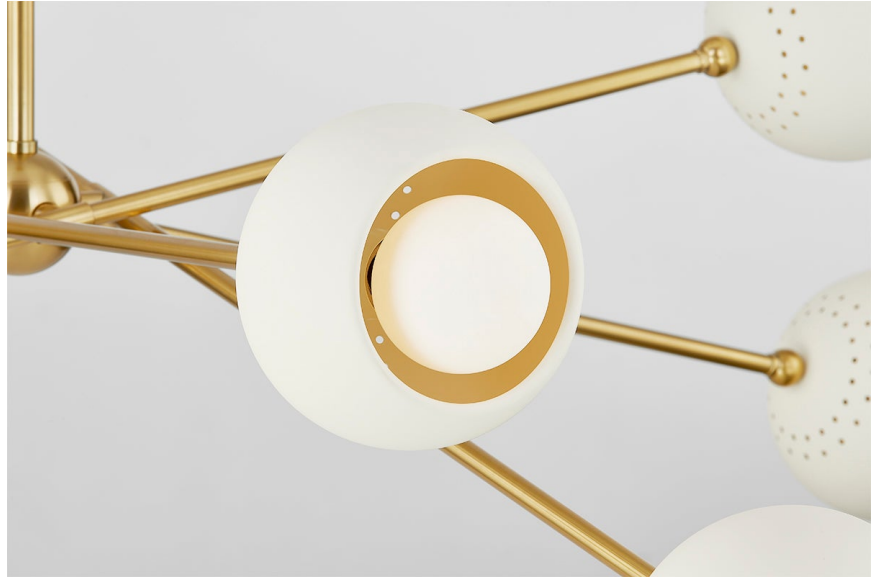

# SAYLOR

H832808-AGB/SCR

An imaginative twist on a mid-century modern design, Saylor has a modernized atomic look with large orb shades, an Aged Brass framework, and subtle vintage details. The swivel arms of this chandelier can be configured at any angle, providing control over the direction of light. Perforation details add a pop of interest to the shades. Saylor is available as a 6 or 8-light chandelier and a 2-light sconce.

## FINISHES

AGED BRASS/SOFT CREAM (AGB/SCR)

## DIMENSIONS

Height: 26"

Width/Diameter: 53.75"

Length: "

Minimum Height: 31.5"

Maximum Height: 66.25"

Canopy/Backplate: 6.75"

Hanging Type:

## GLASS

Attachment:

Glass 1:

Glass 2: