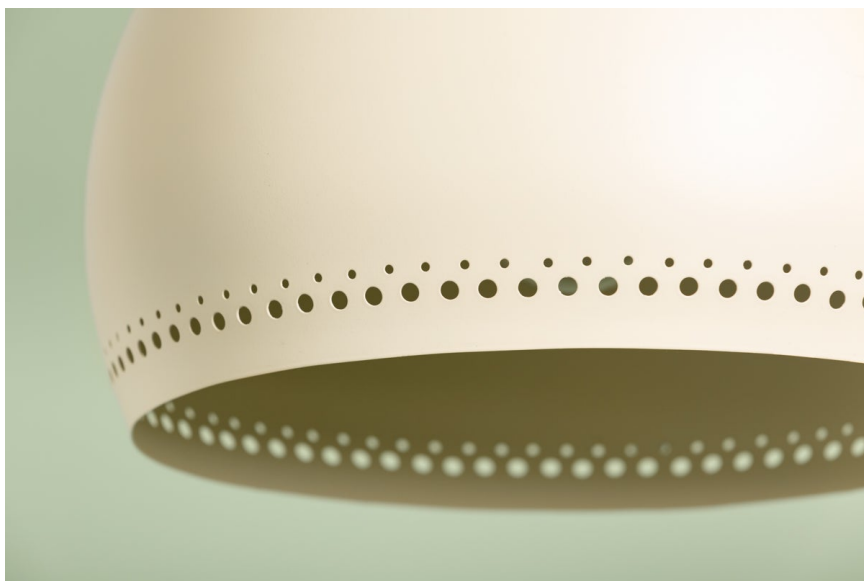

ETNA

H834701S-AGB/SCR

The simple silhouette of Etna is punctuated by design details that create an elevated, chic lighting experience. A glossy Soft Cream hue is painted on the shade and emanates a warm glow from within. Delicate circular perforations allow light to filter through, casting unique shadows that play across the walls of the room. Available in two sizes, Etna will light up a kitchen, breakfast nook, or other desired area.

FINISHES

AGED BRASS/SOFT CREAM (AGB/SCR)

DIMENSIONS

Height: 11.75"

Width/Diameter: 13.5"

Length: "

Minimum Height: 17"

Maximum Height: 64"

Canopy/Backplate: 4.75"

Hanging Type:

Product Weight: 15.75lb

GLASS

Attachment:

Glass 1: Metal

Glass 2:

LAMPING