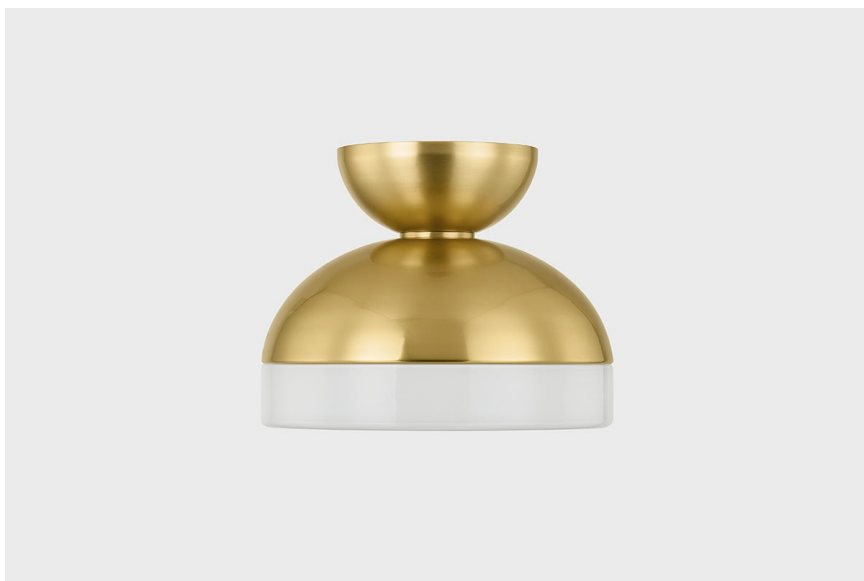

RUE

H851501-AGB

Playing with shape and scale, the stylish Rue features sleek inverted dome shades. The softly concaved glass combined with the clean geometry of the metalwork creates a fresh, contemporary appearance that enhances any space. Available as a flush mount, Rue sets the scene with soft downlighting.

FINISHES

AGED BRASS (AGB)
True Bronze (TRB)

DIMENSIONS

Height: 8.75"
Width/Diameter: 11"
Length: "
Minimum Height: "
Maximum Height: "
Canopy/Backplate: 6.25"
Hanging Type:
Product Weight: 6.83lb

GLASS

Attachment:
Glass 1: Glass
Glass 2: