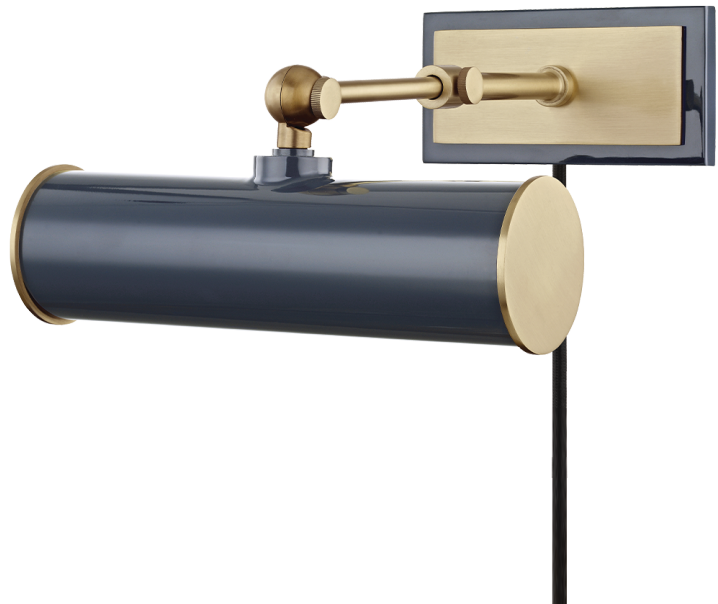

# HOLLY

HL263201-AGB/NVY

---

## FINISHES

---

AGED BRASS (AGB)

Aged Brass/navy (AGB/NVY)

Aged Brass/soft Off White (AGB/WH)

AGED BRASS/OLD BRONZE (AOB)

## DIMENSIONS

---

Height: 4.75"

Width/Diameter: 8.25"

Canopy/Backplate: 0"

Hanging Type:

Product Weight: 3lb

## GLASS

---

Attachment: Screw

Glass 1: Steel

Glass 2: