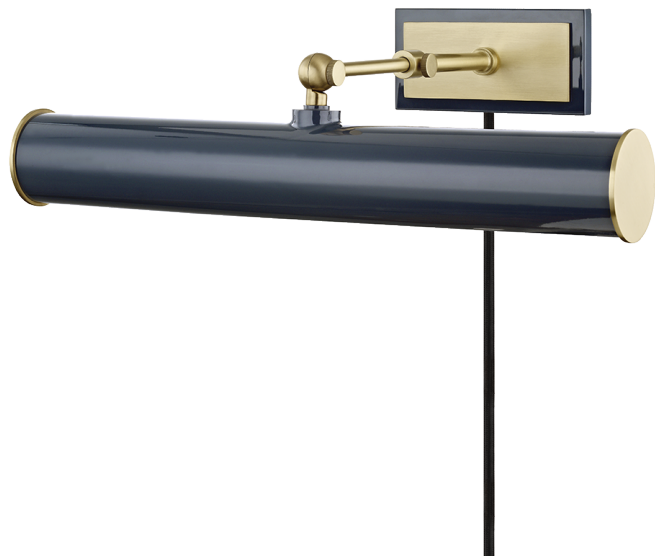

HOLLY

HL263202-AGB/NVY

FINISHES

AGED BRASS (AGB)

Aged Brass/navy (AGB/NVY)

Aged Brass/soft Off White (AGB/WH)

AGED BRASS/OLD BRONZE (AOB)

DIMENSIONS

Height: 4.75"

Width/Diameter: 16.25"

Canopy/Backplate: 0"

Hanging Type:

Product Weight: 4lb

GLASS

Attachment: Screw

Glass 1: Steel

Glass 2:

LAMPING

Bulb 1

Bulb Included: No

Socket: E26 Medium Base

Bulb: T10-5.5 • 2 • 25 Watt Max

Voltage: 120 VAC

UL Rating: UL Damp