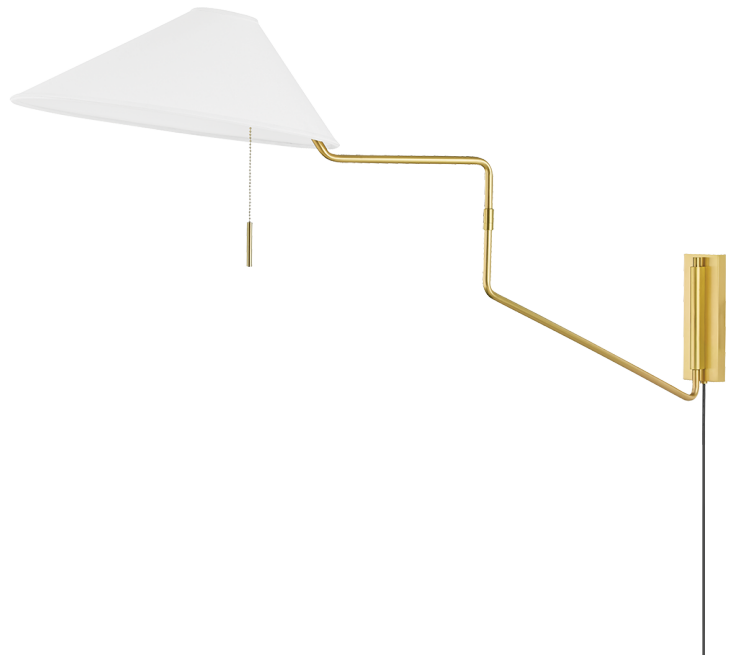

AISA

HL647201-AGB

Aisa is classic mid-century style made modern. The white linen, shell-shaped shades are angled to direct light where it's needed most. Details like the pull chain, angled arm of the wall sconce and decorative sphere at the top of the floor lamp take these portable pieces to the next level.

FINISHES

AGED BRASS (AGB)
OLD BRONZE (OB)

DIMENSIONS

Height: 22"

Width/Diameter: 11.75"

Canopy/Backplate: 0"

Hanging Type:

Product Weight: 4.75lb

GLASS

Attachment:

Glass 1: Linen

Glass 2:

LAMPING

Bulb 1

Bulb Included: No

Socket: E26 Medium Base