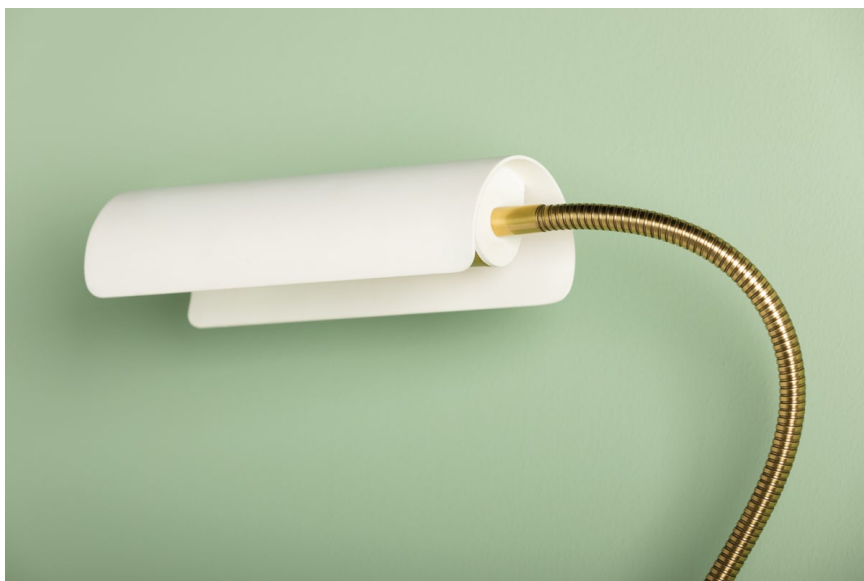

CASSANDRA

HL842101-AGB/SWH

Cassandra combines a flexible gooseneck with a pared down design to provide maximal ease with minimal distractions. The adjustable arm allows you to position the slender Soft White shade as needed. An Aged Brass finish on the tube provides a classic sense of warmth and style that melds with modern interiors.

FINISHES

AGED BRASS/SOFT WHITE (AGB/SWH)

DIMENSIONS

Height: 10.25"

Width/Diameter: 3.25"

Length: "

Minimum Height: "

Maximum Height: "

Canopy/Backplate: 1.5"

Hanging Type:

Product Weight: 2.38lb

GLASS

Attachment:

Glass 1:

Glass 2:

LAMPING