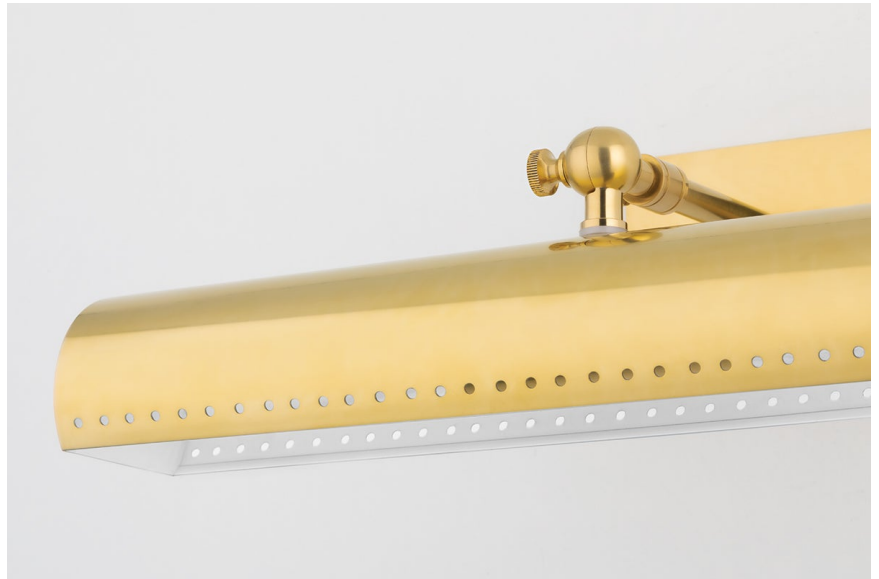

HAMPSHIRE

MDS112-AGB

Reminiscent of the iconic Bankers Lamp, Hampshire turns the traditional style on its head for a reinvented classic. The tubular metal shade features a perforated trim, accented by decorative joints for added flair. Available in two sizes and finishes along with a plug-in version.

FINISHES

AGED BRASS (AGB)
DISTRESSED BRONZE (DB)

DIMENSIONS

Height: 4.5"

Width/Diameter: 15.75"

Canopy/Backplate: 0"

Hanging Type:

Product Weight: 4lb

GLASS

Attachment:

Glass 1: Steel

Glass 2:

LAMPING

Bulb 1

Bulb Included: No

Socket: E26 Medium Base